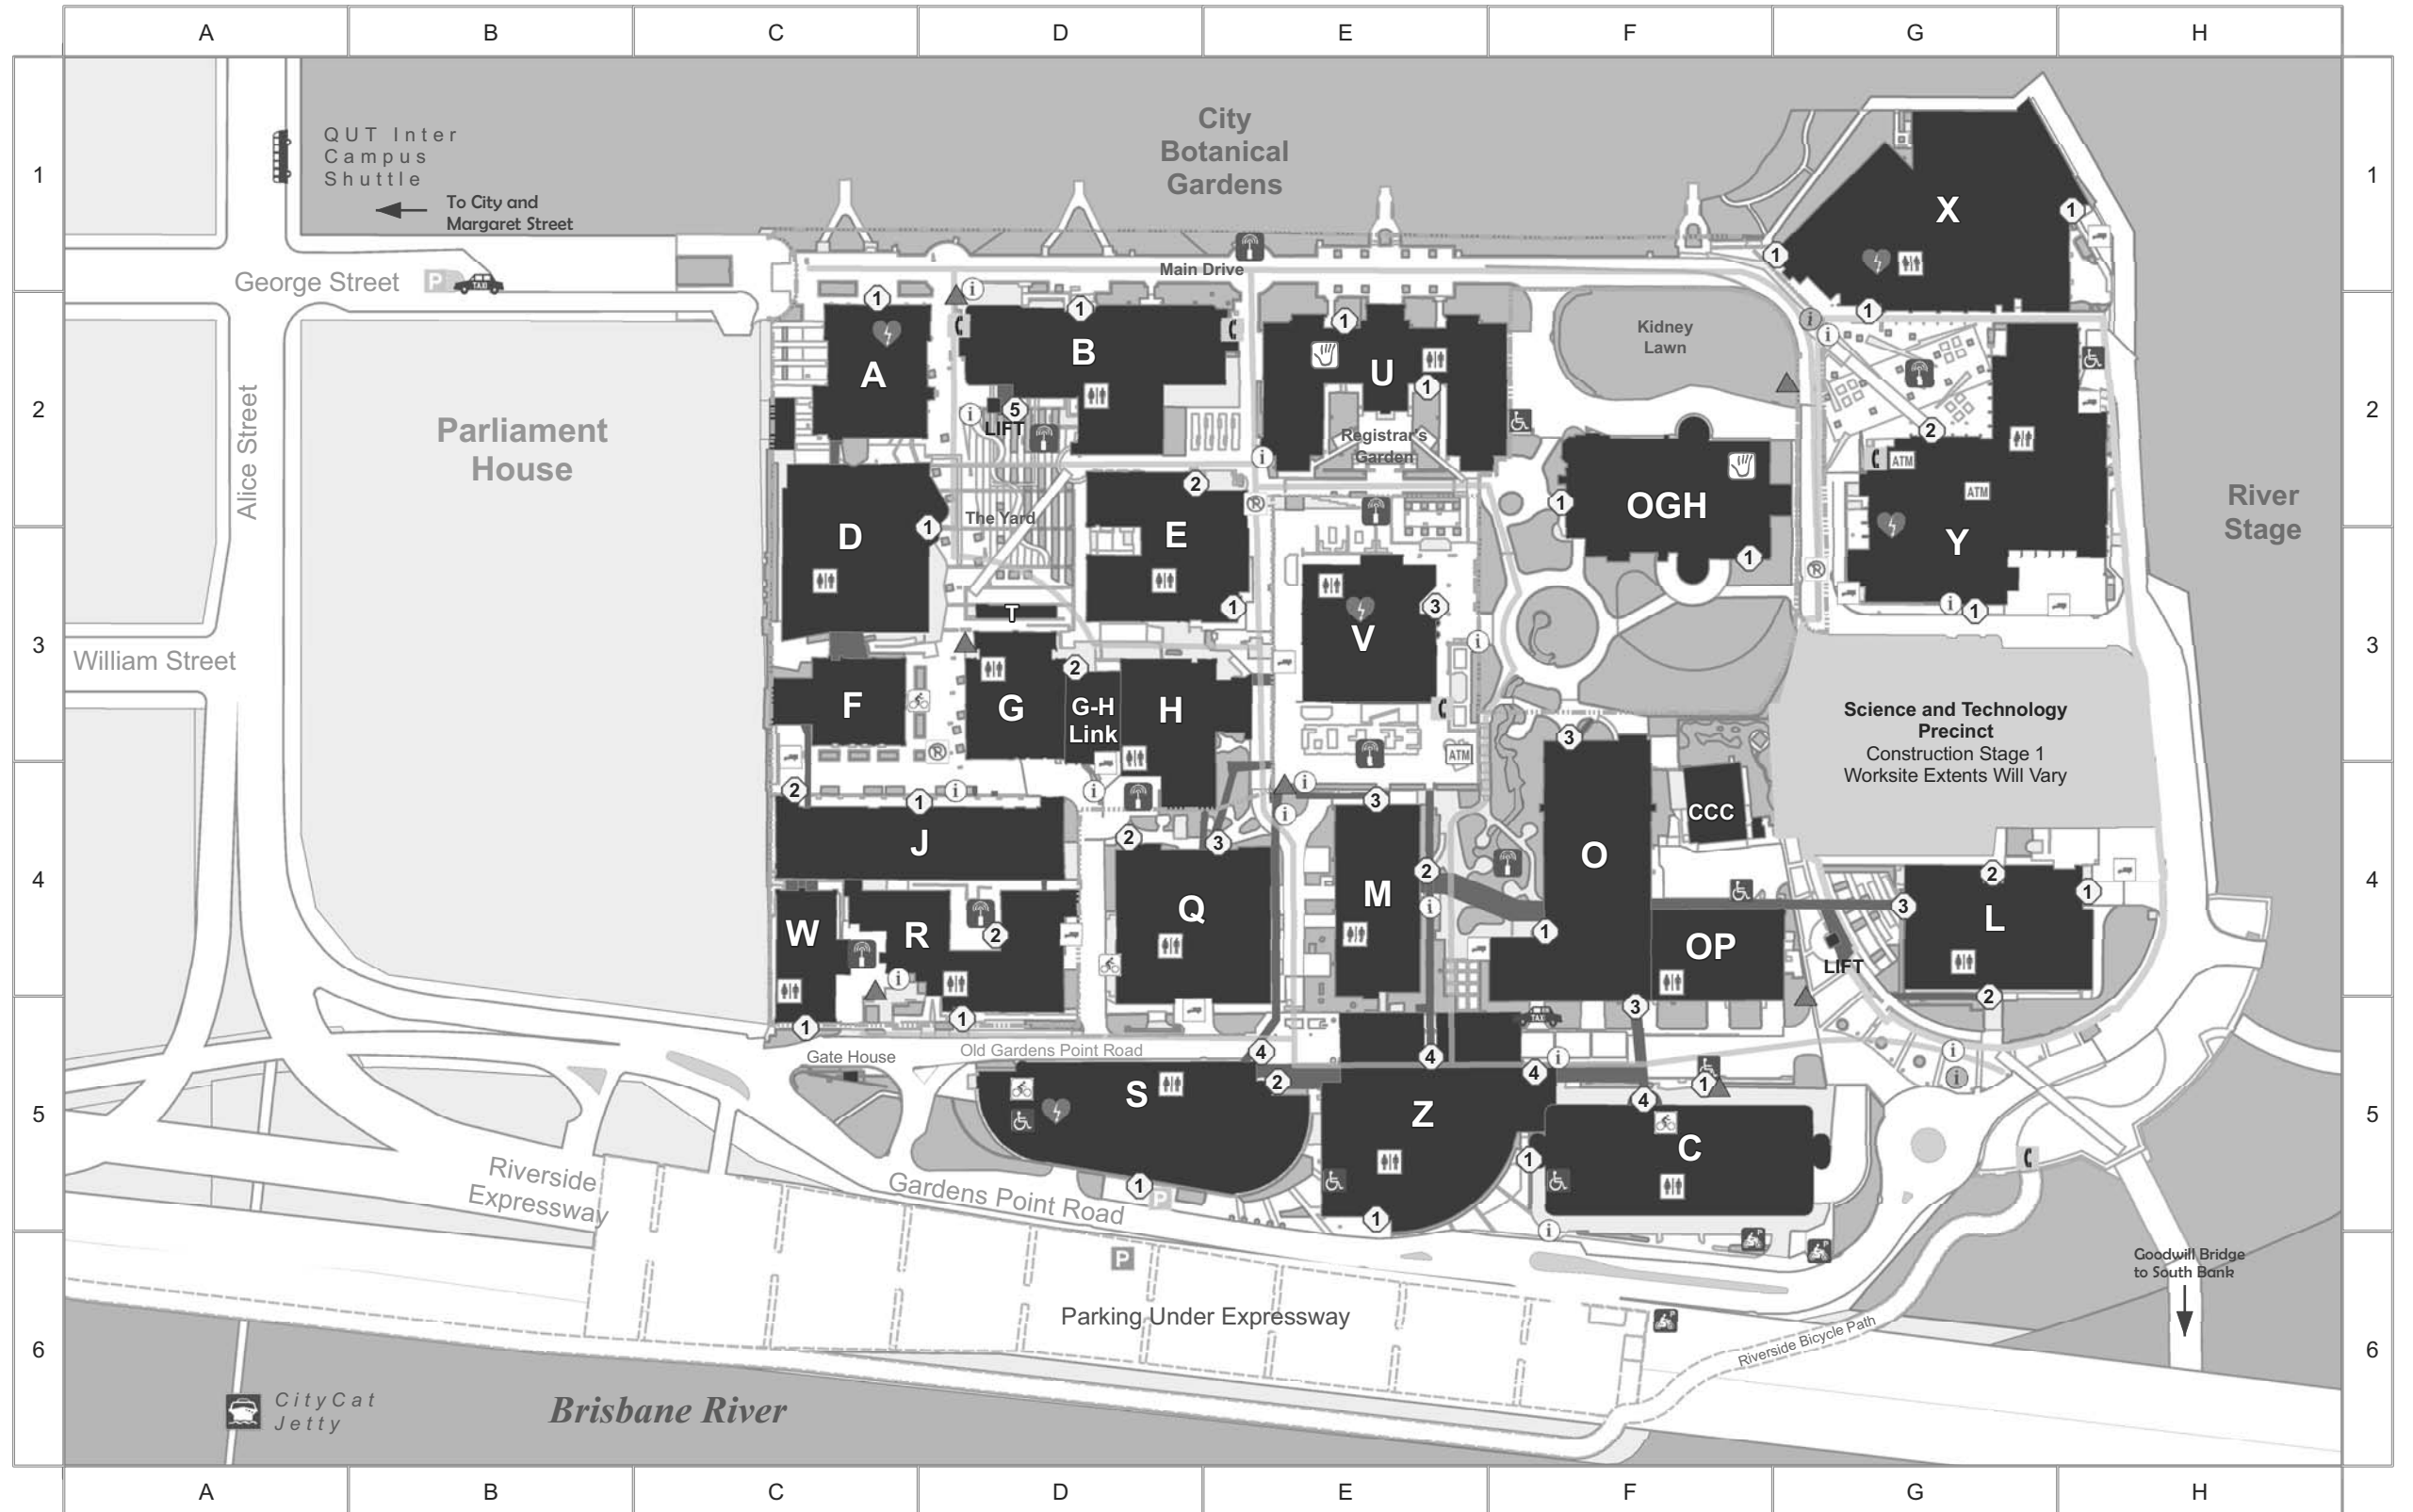

GARDENS POINT

Legend

- AED - Defibrillator
- Emergency Call Point
- Accessible Toilet
- Wayfinding map
- Accessibility Map
- Accessible Entrance to Floor Indicated
- Telephone
- ATM
- Wireless Zone
- Art Gallery
  QUT Art Museum and William Robinson Gallery
- CityCat Ferry
- Bus
  QUT Inter Campus Shuttle and BCC Buses
- Taxi
- Bicycle Parking
- Disabled Parking
- Loading Zone
- Motorbike Parking (Free)
- Pay & Display (4P)
- Drop Off Only
- No Vehicles Beyond Here
- Safety Paths
- University Building
- Elevated Pathway
- Road or Path
- Garden
- Wall or other feature
- Queensland Heritage Register Zone
- Science & Technology Precinct Development Site

The QUT Inter Campus Shuttle operates between the Kelvin Grove and Gardens Point Campuses.

Show your QUT Student or Staff card to use these free services. Timetables are available from the QUT website.
www.qut.edu.au

Produced by QUT Facilities Management - Standards and Records; January 2010
fm_records@qut.edu.au

AED - Defibrillator

A block (A100)	X block (X400)	QUT Security Emergency: 3138 8888 Freecall: 1800 065 585 www.fmd.qut.edu.au/security/AED_Defibrillator
S block (S206)	Y block (Y208)	
V block (V300)